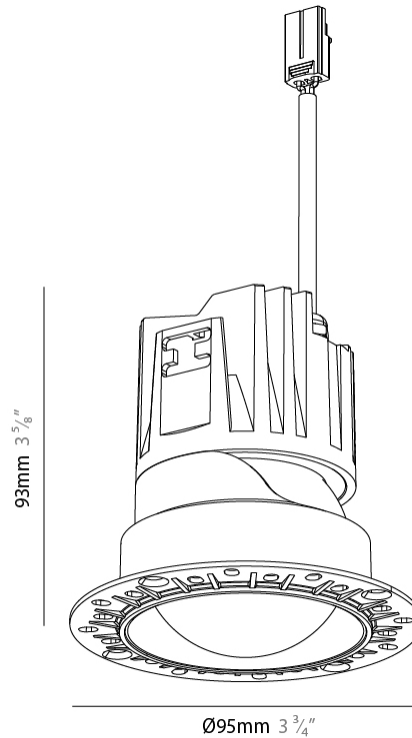

GENERAL

Series: Bioniq Evo
Partner: Prolicht
Division: Architectural
Installation: Trimless
Product Type: Downlight
Mounting Location: Ceiling
Light Distribution: Adjustable / Direct

PHYSICAL

Aperture Sizes - Downlights: 3"
Shape: Round
Diameter (mm): 67
Diameter (in): 2 5/8
Height (mm): 95
Depth (mm): 105
Height (in): 3 3/4
Depth (in): 4 1/8
Ceiling Thickness (mm): 10 - 50
Ceiling Thickness (in): 3/8 - 1 15/16
Weight (kg): 0.3
Fixture Finish: SSR / BKV / CWI / CRY / HAB / UFT / ITA / RUA / FTG / MYG / LOD / PUS / FRO / FUP / KIA / POP / BLS / SPG / MEY / GOH / CHC / COM / ABZ / JAG / OBR / MOS / ROR
Fixture Material: Extruded Aluminum
Cut-out Measurements: Ø 75mm/2 15/16"

ELECTRICAL

Lamp Type: LED (Zhaga Standard)
Input Wattage (W): 12.8
Total Output Wattage (W): 11.8
Dimming: Non-dimming / DALI Dimming / MATTER Dimming
Driver Included: No
Driver Location: Remote
Driver Type: Constant Current - Universal
Driver Class: Class 2
Constant Current (mA): 350mA
Upon Request: 0-10V Dimming / Phase Dimming

LED

Color Temperature (°K): 2400 / 2700 / 3000 / 3500 / 4000
Max. Delivered Lumen (lm): Max 604
Nominal Lumen (lm): Max 1065
CRI: >90 CRI
Efficiency (%): 47
Lamp Life (hrs): 50000

OPTICAL

Beam Angle: 10
Adjustability: Rotational 350° / Tilt 30°

RATINGS AND CERTIFICATIONS

Certified By: Certified for North American Standards
IP rating: IP65
Glare Rating: ≤ 10