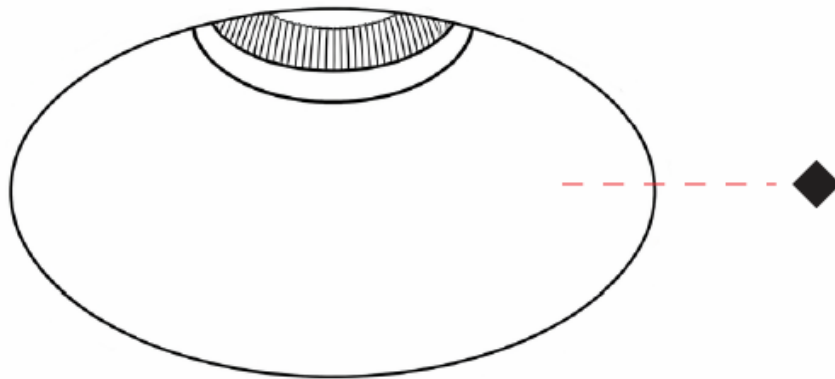

A350209-

PROJECT

TYPE

SPECIFIER

QUANTITY

DATE