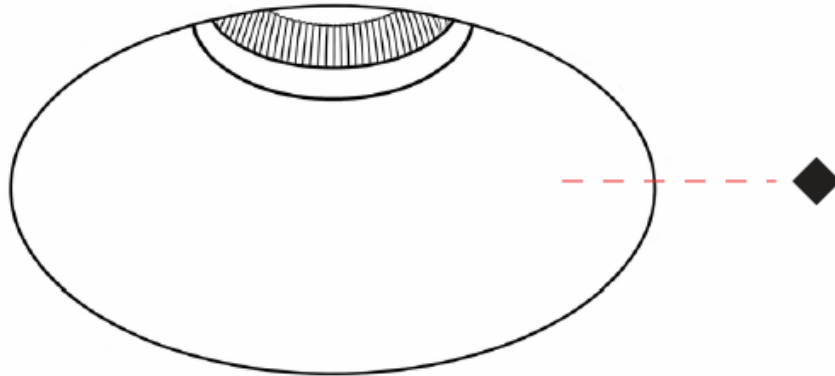

A350208-

PROJECT	_____
TYPE	_____
SPECIFIER	_____
QUANTITY	_____
DATE	_____